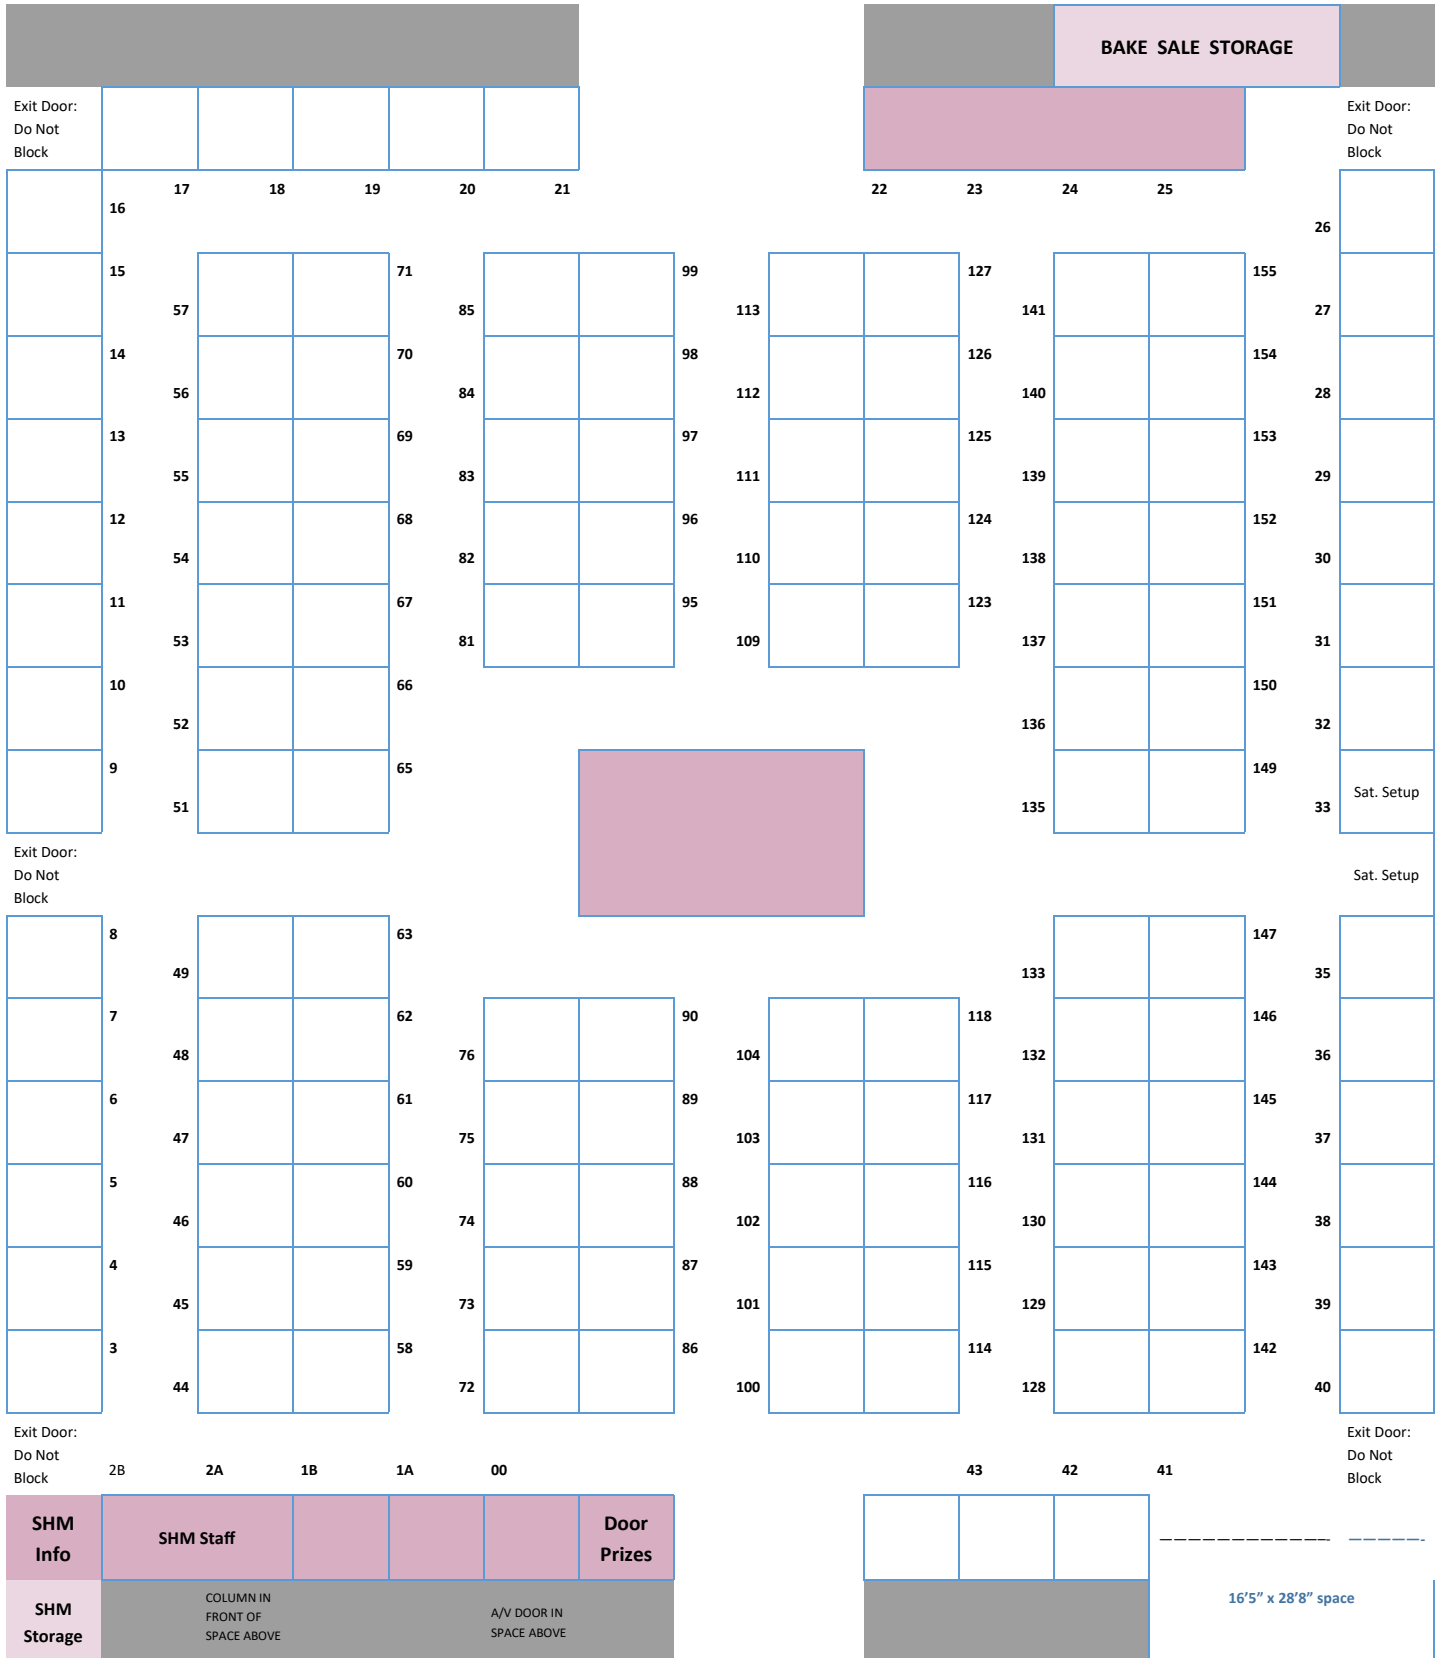

2024 CNO / SOUTH HALL - TEMPLATE

SOUTH / EXIT

NORTH / ENTRANCE