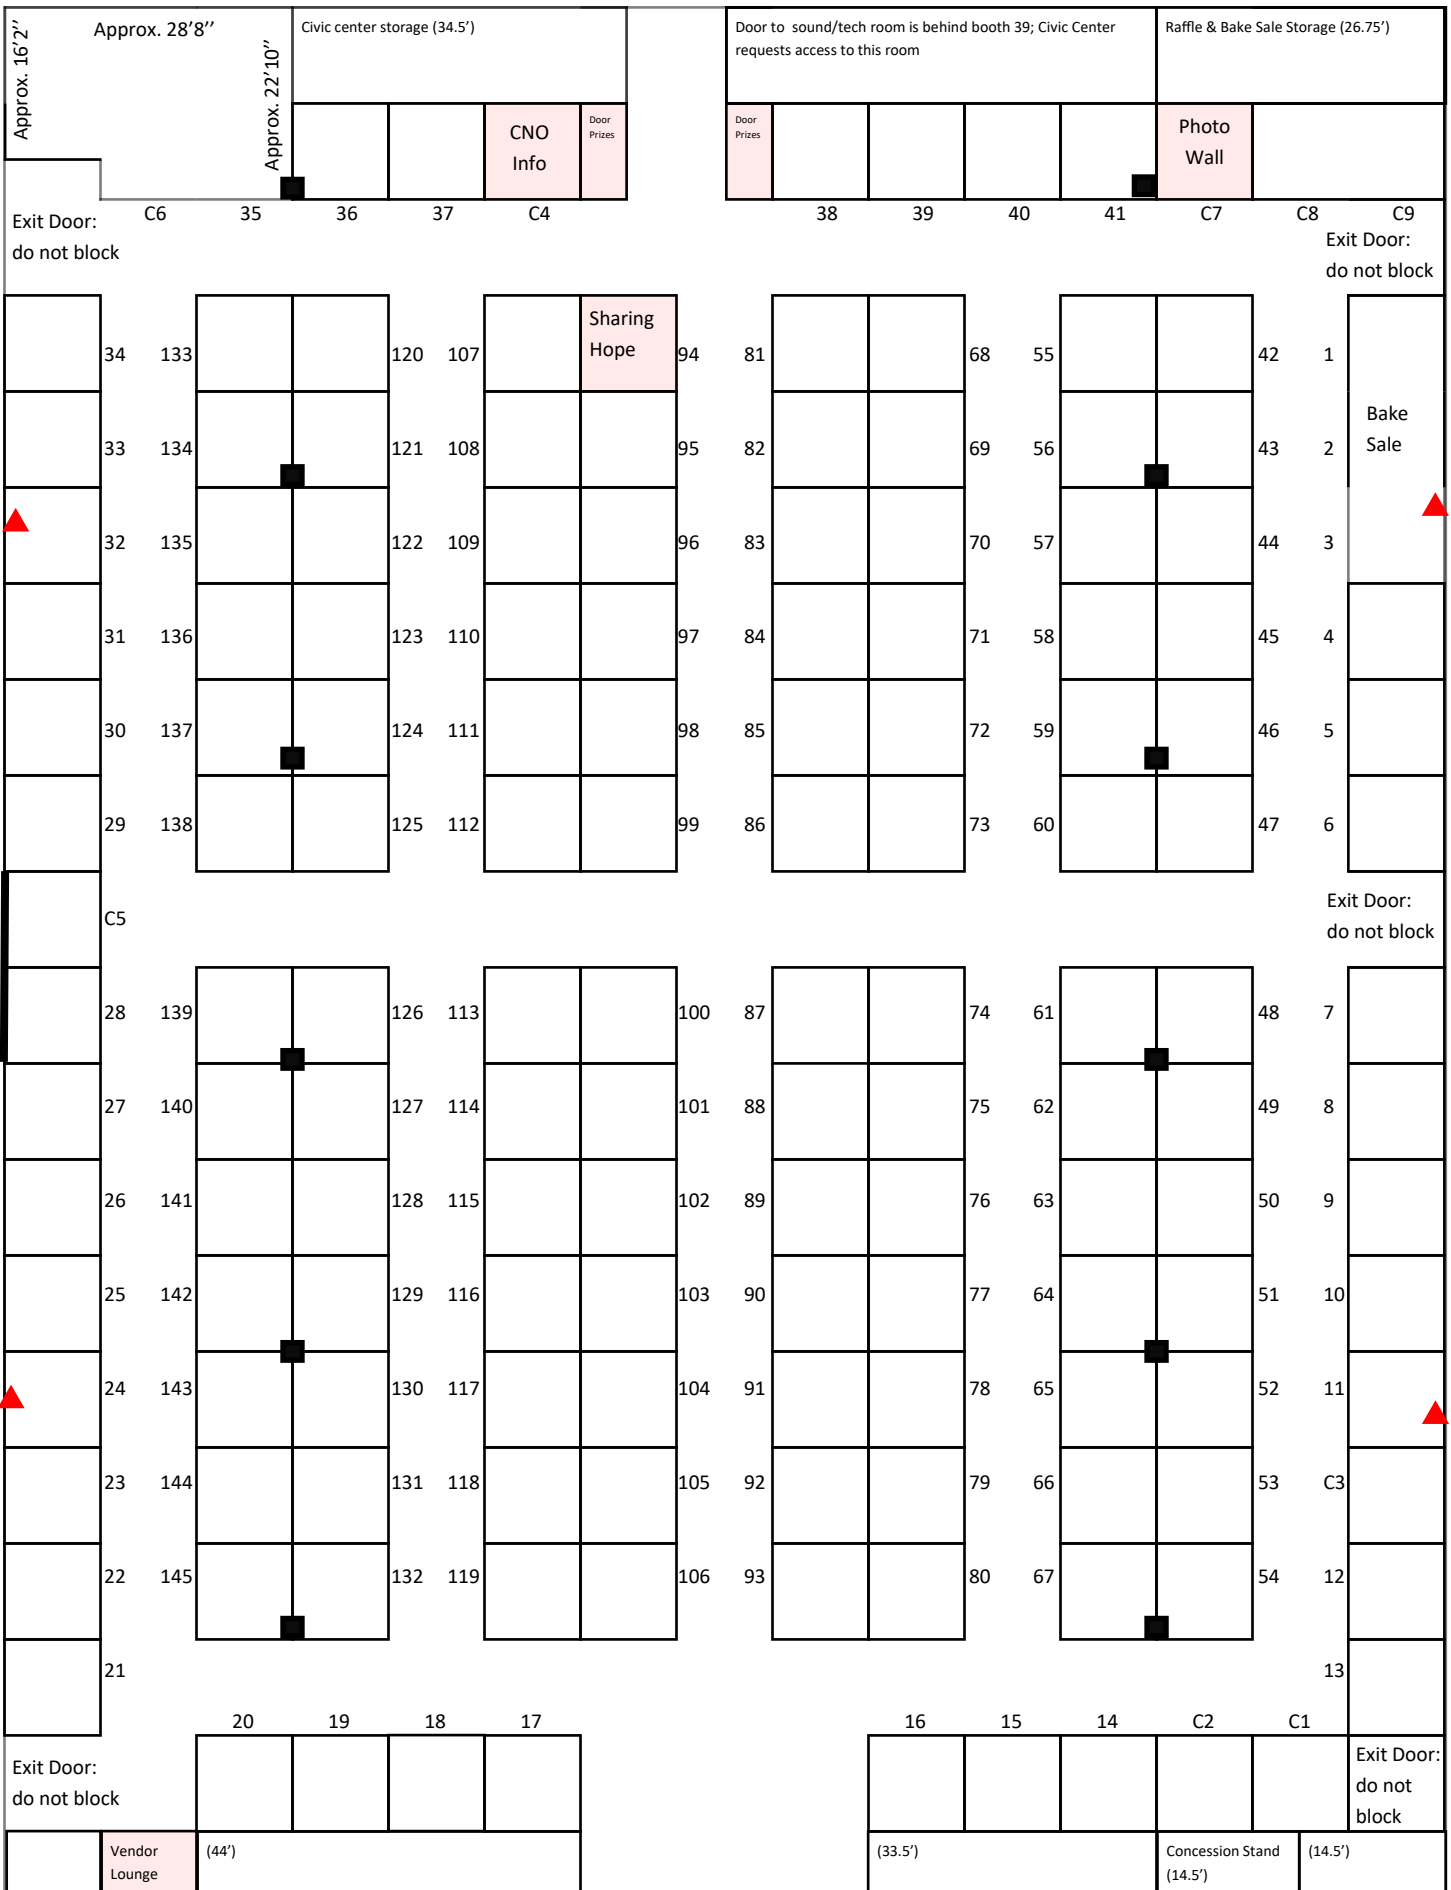

Pole (■) & Fire (▲) Extinguisher Layout

NORTH entrance

SOUTH exit only