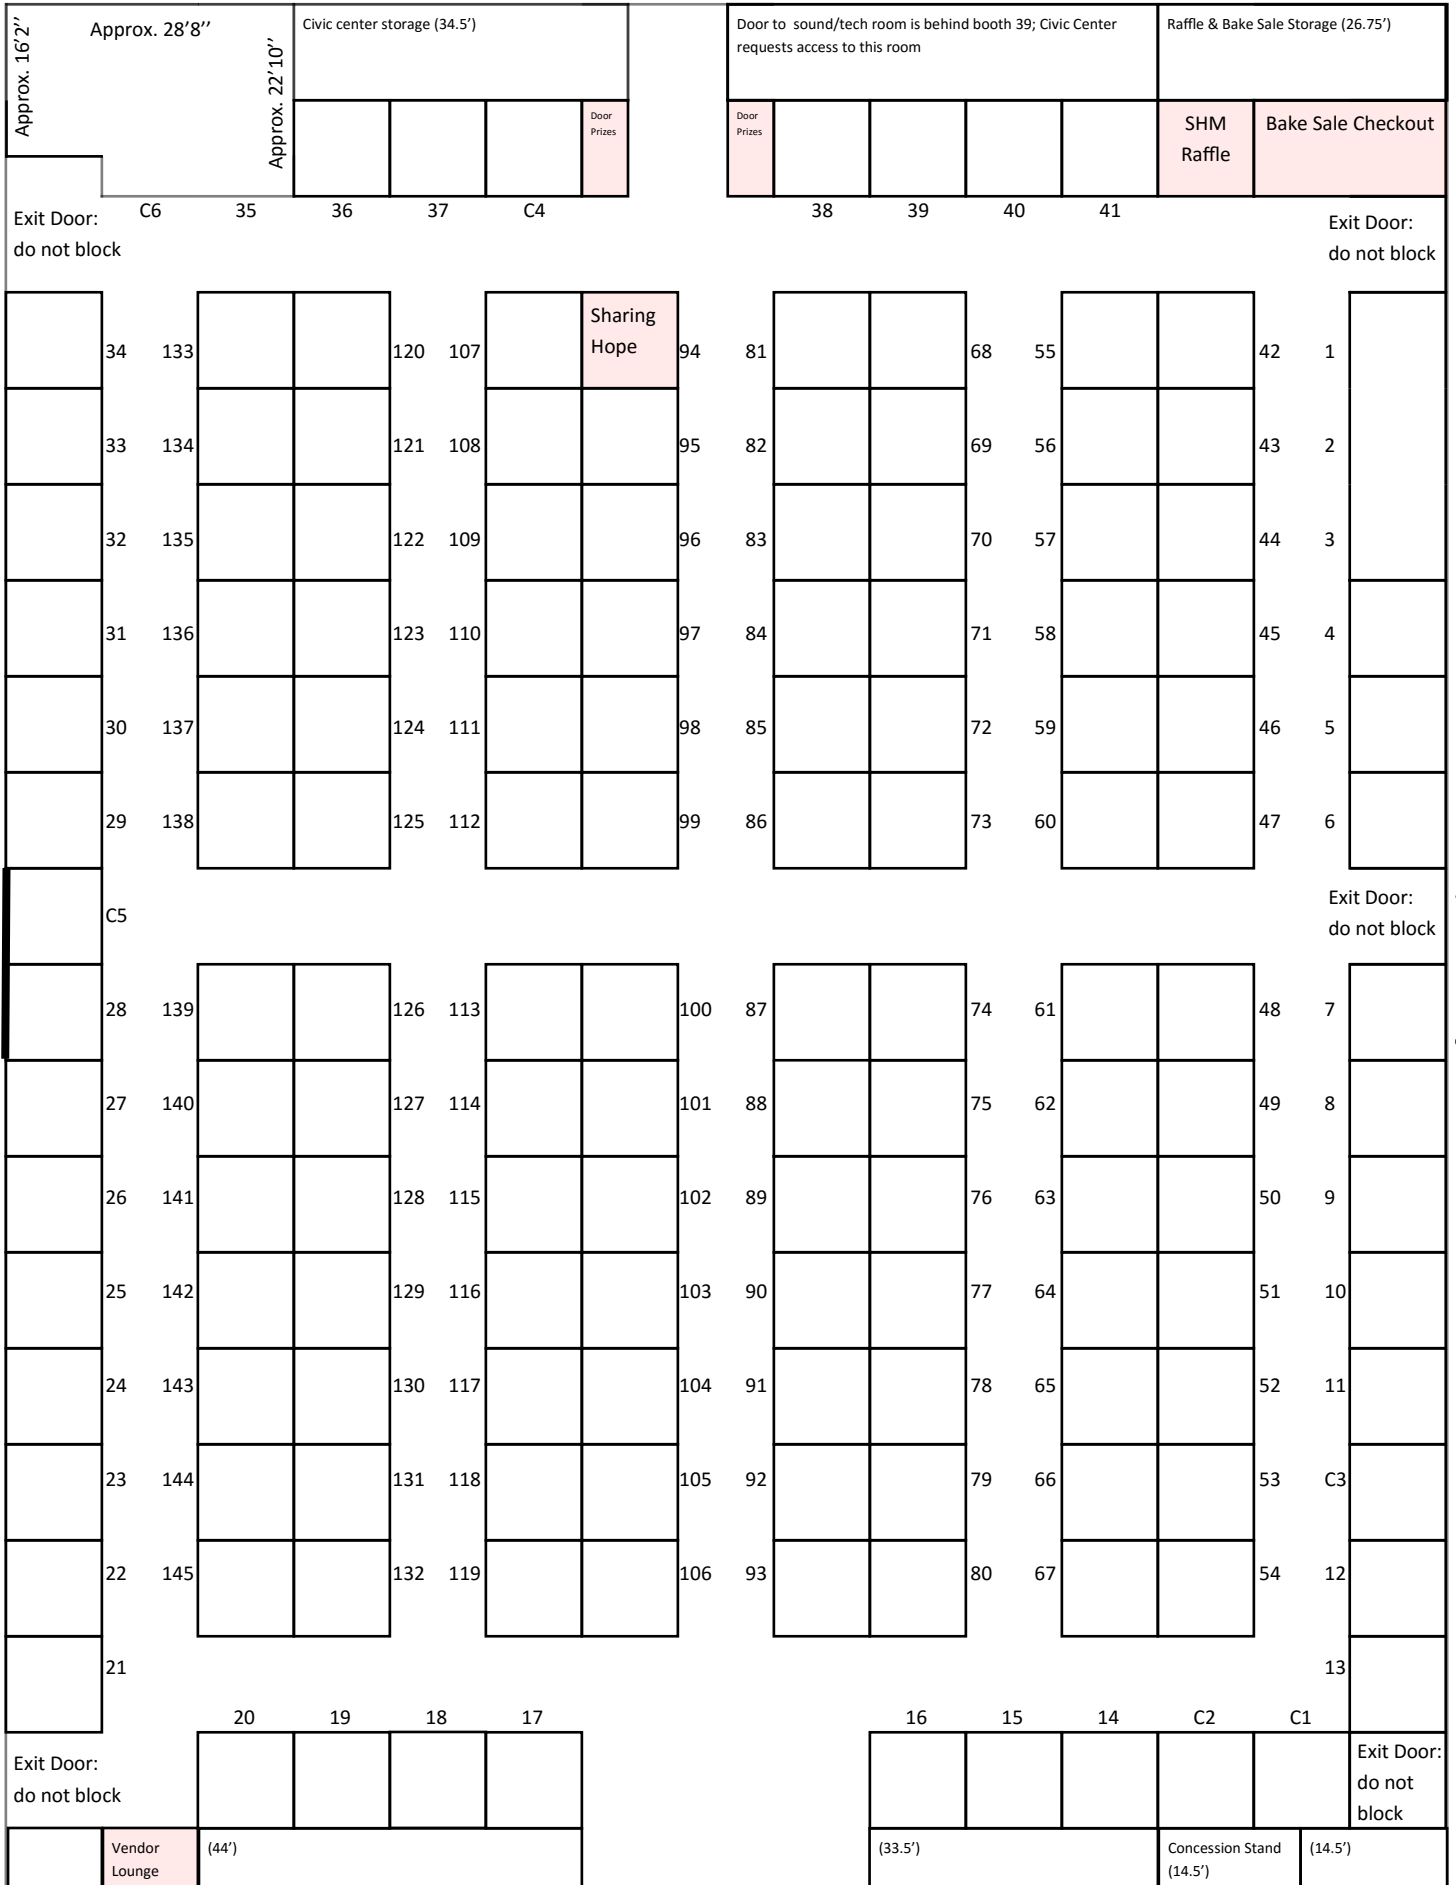

South Exhibit Hall: CnO BOOTH LAYOUT

N O R T H entrance

E
A
S
T

S O U T H exit only