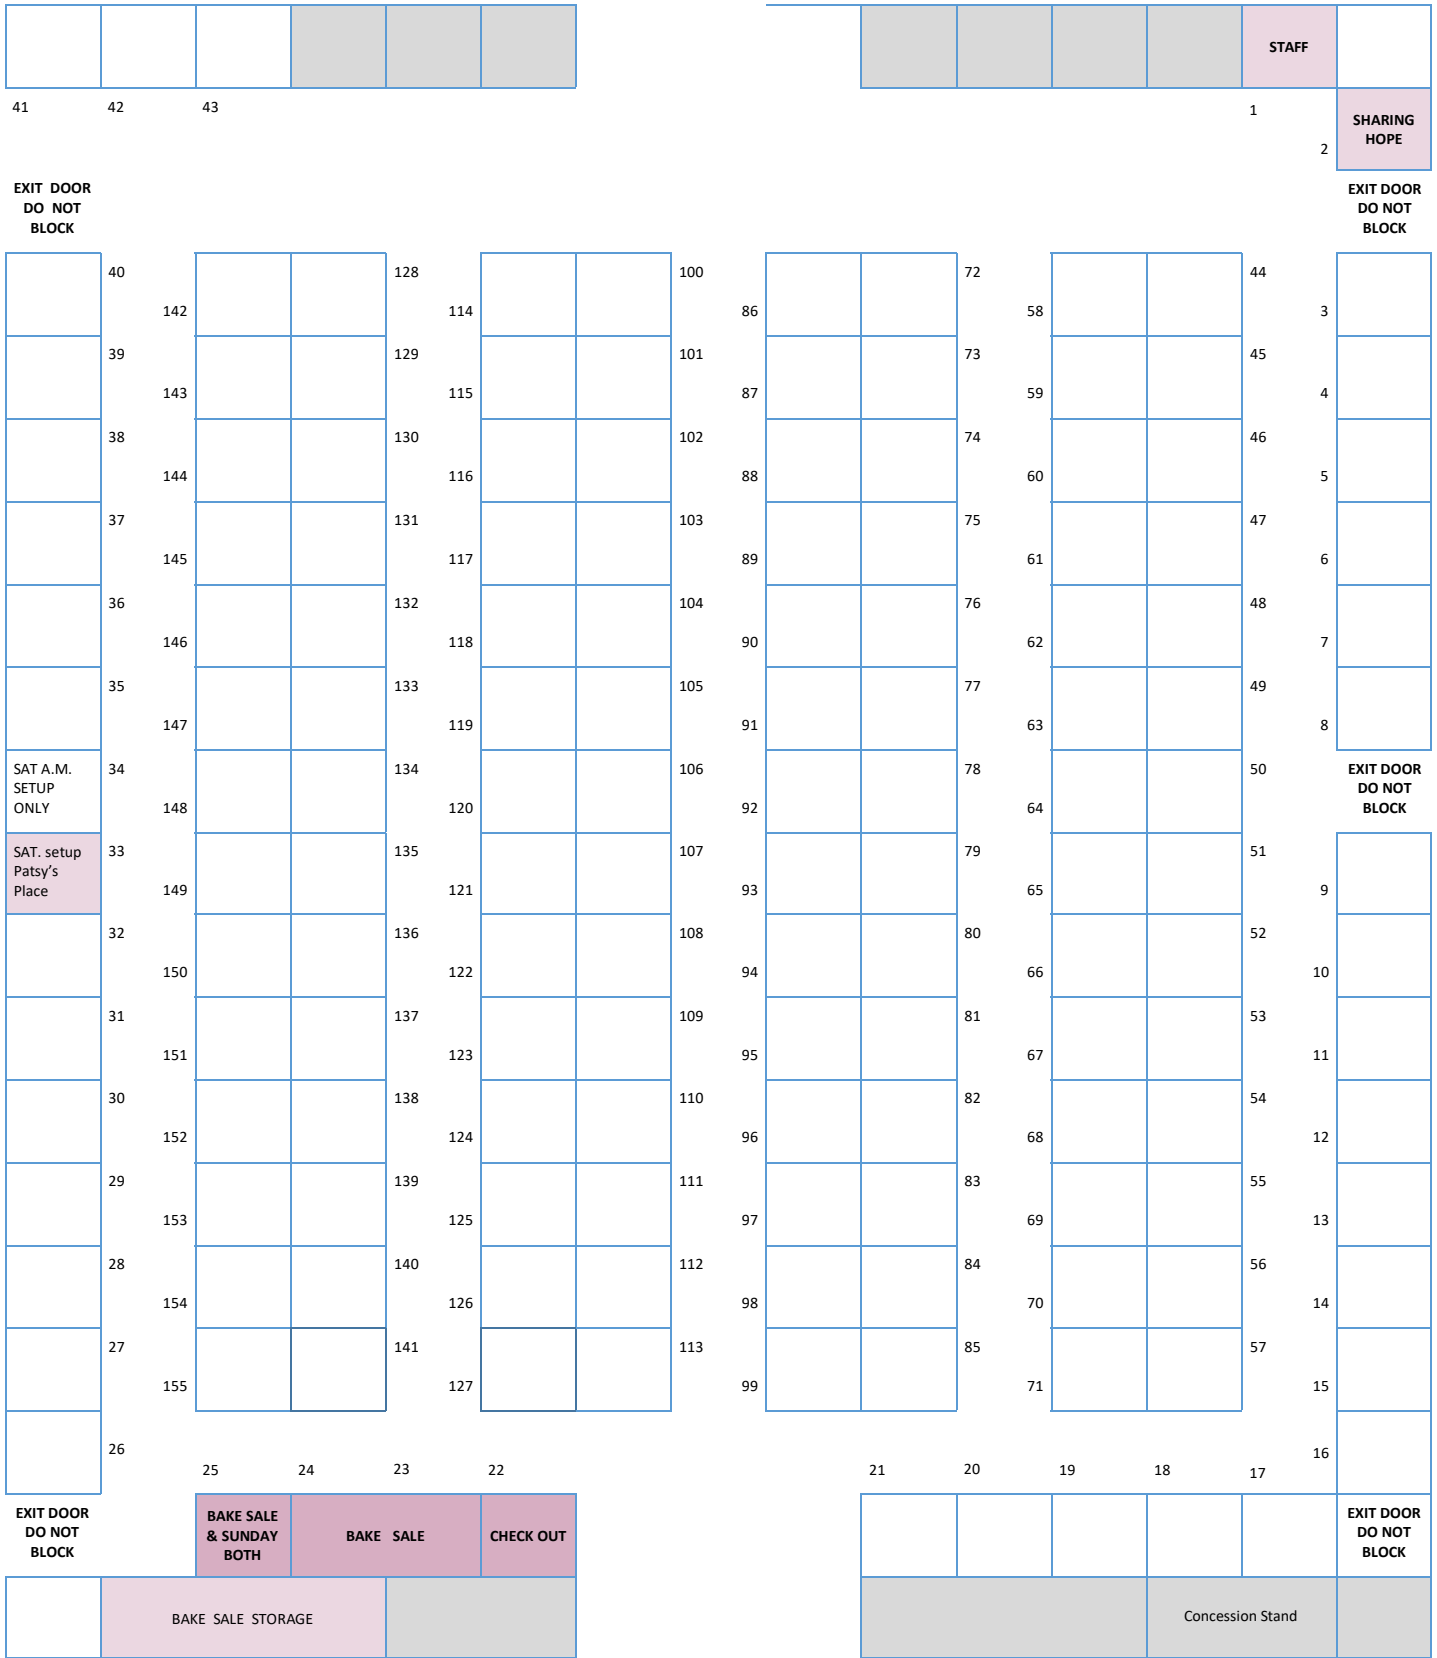

2021 CNO Booth Layout

North Entrance

SOUTH / EXIT ONLY